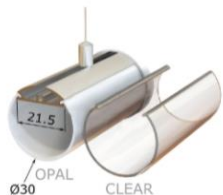

Lighting Profiles

LEDEXTA23

Profile and Cover