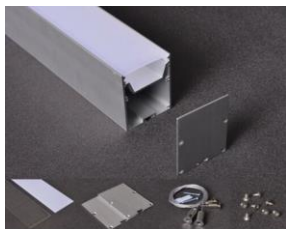

LEDEXTA70

Profile and Cover