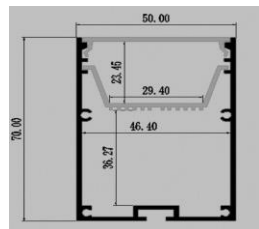

Dimensions

Product Code

Description & Accessories

LEDEXTA70CHAIN-ECO	A70 Suspension Kit (pair) A14 A23 A35 A48 A70
LEDEXTA70S-ECO	A70 Profile/50mmX70mm/Sus/Max.2m/complete