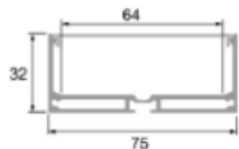

Dimensions