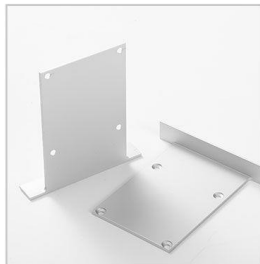

A70R-ECO

PROFILES AND ACCESSORIES

RECESSED

SOLD IN 2m LENGTHS, PRICED PER METER

LEDEXTA70R-ECO

A70 Profile 50mmx70mm Recessed 2m Complete

A48

PROFILES AND ACCESSORIES