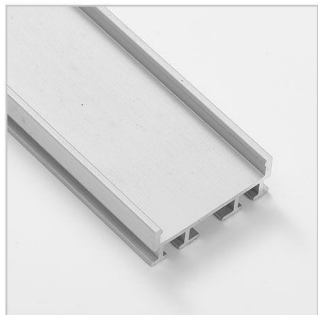

SURFACE MOUNT	
SOLD IN 2m LENGTHS, PRICED PER METER	
LEDEXTA14	A14 profile
LEDEXTDIF-A14-O	Opal cover for A14
LEDEXTA14END	Pair of endcaps for A14
LEDEXTA14CLIP	Pair of clips for A14