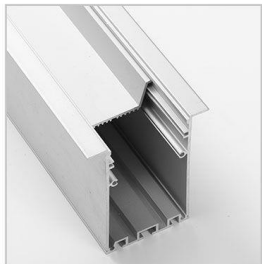

A70R-ECO

PROFILES AND ACCESSORIES

RECESSED

SOLD IN 2m LENGTHS, PRICED PER METER

LEDEXTA70R-ECO

A70 Profile 50mmx70mm Recessed 2m Complete

A48

PROFILES AND ACCESSORIES