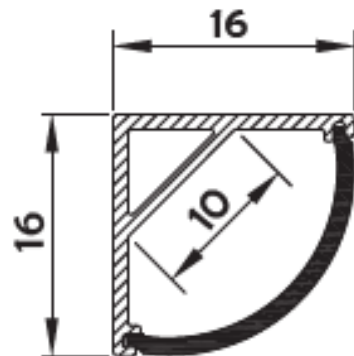

PROFILES AND ACCESSORIES

CORNER PROFILE

SOLD IN 2m LENGTHS, PRICED PER METER

LEDEXTA13	A13 profile
LEEXTDIFA13C-W	White cover for A13 (Rounded)
LEEXTDIFA13C-O	Opal cover for A13 (Rounded)
LEDEXTA13CEND	Pair of endcaps for A13 (Rounded)
LEDEXTA13CLIP	Pair of clips for A13