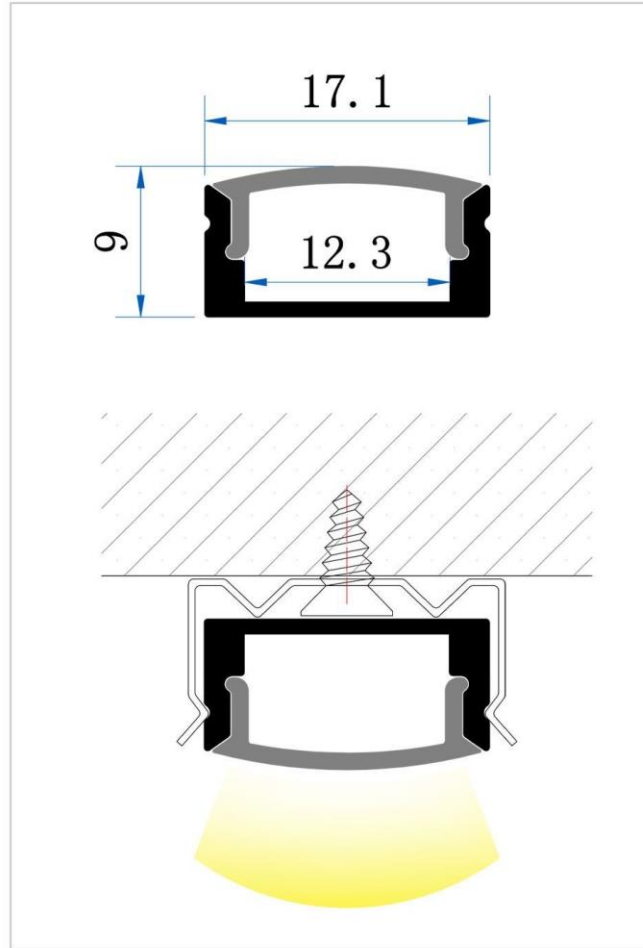

A18

PROFILES AND ACCESSORIES

SURFACE MOUNT

SOLD IN 2m LENGTHS, PRICED PER METER

LEDEXTA18	A18 profile
LEEXTDIFA18W	White cover for A18 profile
LEEXTDIFA18F	Frosted cover for A18 profile
LEEXTDIFA18C	Clear cover for A18 profile
LEDEXTA18END	Pair of endcaps for A18