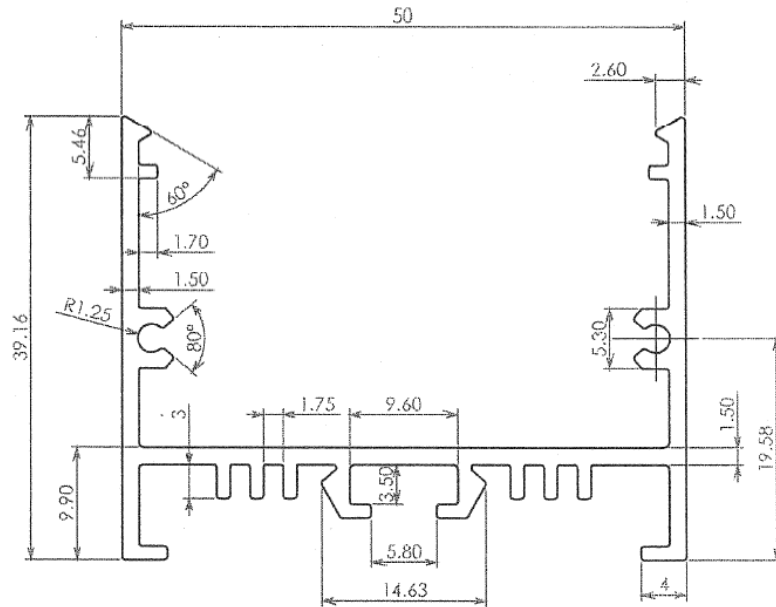

A35

PROFILES AND ACCESSORIES

SURFACE/SUSPENDED

SOLD IN 2m LENGTHS, PRICED PER METER

LEDEXTA35	A35 Profile
LEDEXTDIFA35OPL-UHI	Opal Cover, 2mm UHI Opal, PSA,
LEDEXTA35END	Pair of endcaps for A35
LEDEXTA70CHAIN-ECO	A70 Suspension kit