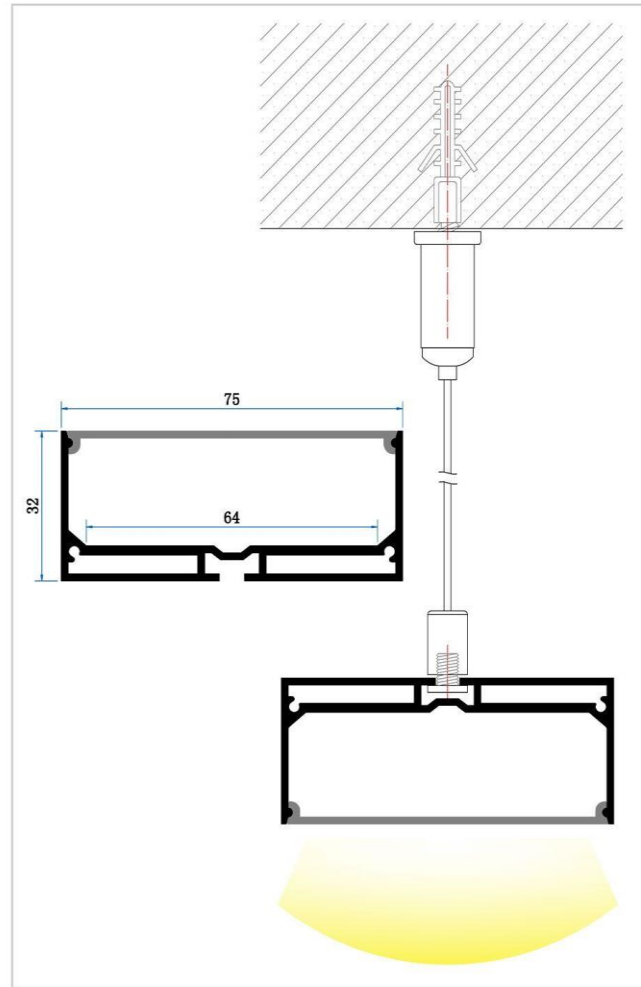

A35

PROFILES AND ACCESSORIES

SURFACE/SUSPENDED

SOLD IN 2m LENGTHS, PRICED PER METER

LEDEXTA35	A35 Profile
LEDEXTDIFA35OPL-UHI	Opal Cover, 2mm UHI Opal, PSA,
LEDEXTA35END	Pair of endcaps for A35
LEDEXTA70CHAIN-ECO	A70 Suspension kit