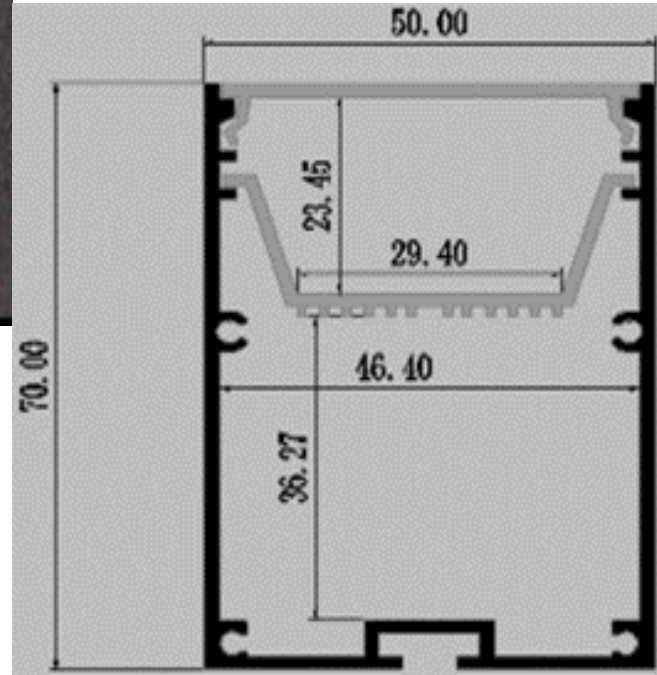

A70S-ECO

PROFILES AND ACCESSORIES

SURFACE/SUSPENDED

SOLD IN 2m LENGTHS, PRICED PER METER

LEDEXTA70S-ECO	A70 Profile 50mmx70mm 2m complete 2m kit
LEDEXTA70CHAIN-ECO	A70 Suspension kit