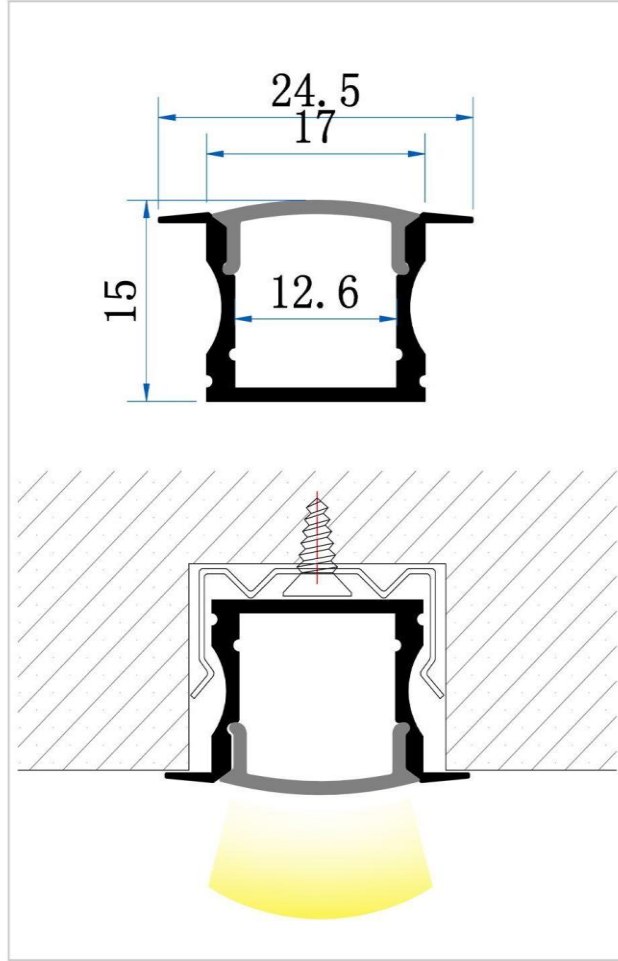

A4

PROFILES AND ACCESSORIES

RECESSED

SOLD IN 2m LENGTHS, PRICED PER METER

LEEXTA4	A4 recess profile
LEEXTDIF1-W	White cover for A6/A11/A4
LEEXTDIF1-F	Frosted cover for A6/A11/A4
LEEXTDIF1-C	Clear cover for A6/A11/A4
LEEXTA4END	Pair of endcaps for A4
LEEXTA4CLIP	Pair of clips for A4