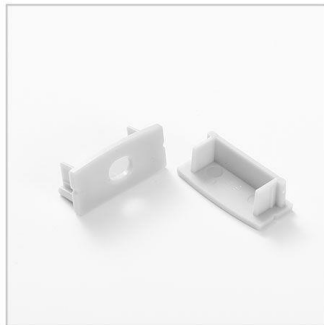

A18

PROFILES AND ACCESSORIES

SURFACE MOUNT

SOLD IN 2m LENGTHS, PRICED PER METER

LEDEXTA18	A18 profile
LEEXTDIFA18W	White cover for A18 profile
LEEXTDIFA18F	Frosted cover for A18 profile
LEEXTDIFA18C	Clear cover for A18 profile
LEDEXTA18END	Pair of endcaps for A18

A6

PROFILES AND ACCESSORIES

SURFACE MOUNT

SOLD IN 2m LENGTHS, PRICED PER METER

LEDEXTA6	A6 profile
LEDEXTDIF1-W	White cover for A6/A11
LEDEXTDIF1-F	Frosted cover for A6/A11
LEDEXTDIF1-C	Clear cover for A6/A11
LEDEXTDIF1-O	Opal cover for A6/A11
LEDEXTA6END	Pair of endcaps for A6
LEDEXTA6/A7CLIP	Pair of clips for A6/A7

A10

PROFILES AND ACCESSORIES

SURFACE MOUNT

SOLD IN 2m LENGTHS, PRICED PER METER

LEEXTA10	A10 profile
LEEXTDIF-A10-W	White cover for A10
LEEXTDIF-A10-O	Opal cover for A10
LEEXTA10END	Pair of endcaps for A10
LEEXTA10CLIP	Pair of clips for A10

A11

SURFACE MOUNT	
SOLD IN 2m LENGTHS, PRICED PER METER	
LEDEXTA11	A11 profile
LEDEXTDIF1-W	Frosted cover for A6/A11
LEDEXTDIF1-F	White cover for A6/A11
LEDEXTDIF1-C	Clear cover for A6/A11
LEDEXTDIF1-O	Opal cover for A6/A11
LEDEXTA11END	Pair of endcaps for A11
LEDEXTA11CLIP	Pair of clips for A11