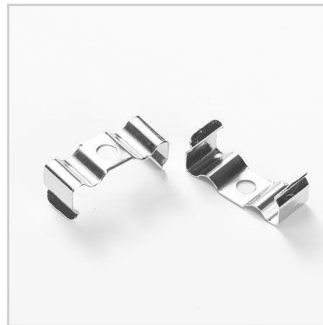

A18

PROFILES AND ACCESSORIES

SURFACE MOUNT

SOLD IN 2m LENGTHS, PRICED PER METER

LEDEXTA18	A18 profile
LEEXTDIFA18W	White cover for A18 profile
LEEXTDIFA18F	Frosted cover for A18 profile
LEEXTDIFA18C	Clear cover for A18 profile
LEDEXTA18END	Pair of endcaps for A18

A6

PROFILES AND ACCESSORIES

SURFACE MOUNT

SOLD IN 2m LENGTHS, PRICED PER METER

LEDEXTA6	A6 profile
LEDEXTDIF1-W	White cover for A6/A11
LEDEXTDIF1-F	Frosted cover for A6/A11
LEDEXTDIF1-C	Clear cover for A6/A11
LEDEXTDIF1-O	Opal cover for A6/A11
LEDEXTA6END	Pair of endcaps for A6
LEDEXTA6/A7CLIP	Pair of clips for A6/A7

A10

PROFILES AND ACCESSORIES

SURFACE MOUNT

SOLD IN 2m LENGTHS, PRICED PER METER

LEEXTA10	A10 profile
LEEXTDIF-A10-W	White cover for A10
LEEXTDIF-A10-O	Opal cover for A10
LEEXTA10END	Pair of endcaps for A10
LEEXTA10CLIP	Pair of clips for A10

A11

SURFACE MOUNT	
SOLD IN 2m LENGTHS, PRICED PER METER	
LEDEXTA11	A11 profile
LEDEXTDIF1-W	Frosted cover for A6/A11
LEDEXTDIF1-F	White cover for A6/A11
LEDEXTDIF1-C	Clear cover for A6/A11
LEDEXTDIF1-O	Opal cover for A6/A11
LEDEXTA11END	Pair of endcaps for A11
LEDEXTA11CLIP	Pair of clips for A11