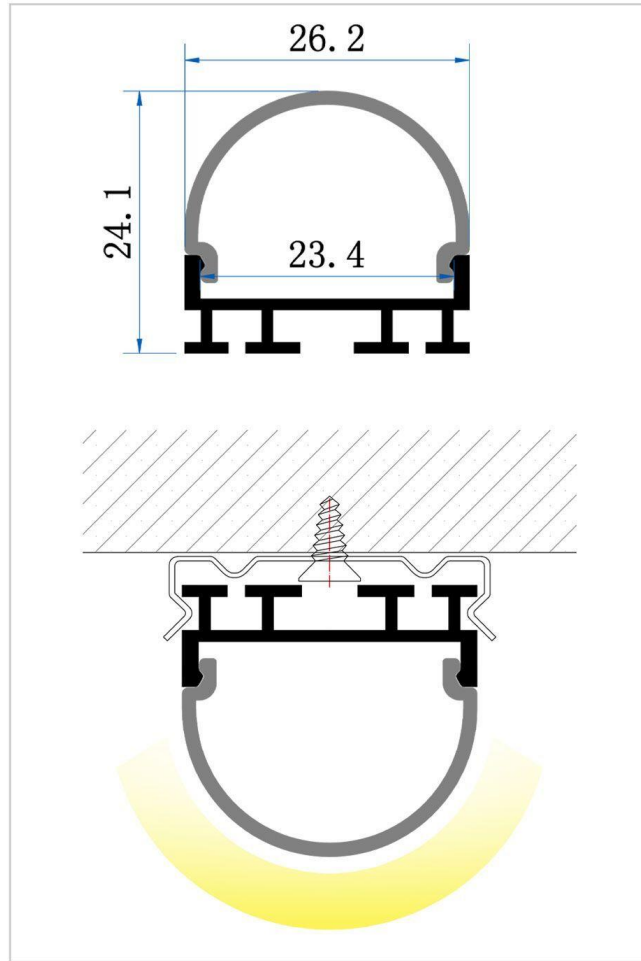

A14

SURFACE MOUNT	
SOLD IN 2m LENGTHS, PRICED PER METER	
LEDEXTA14	A14 profile
LEDEXTDIF-A14-O	Opal cover for A14
LEDEXTA14END	Pair of endcaps for A14
LEDEXTA14CLIP	Pair of clips for A14