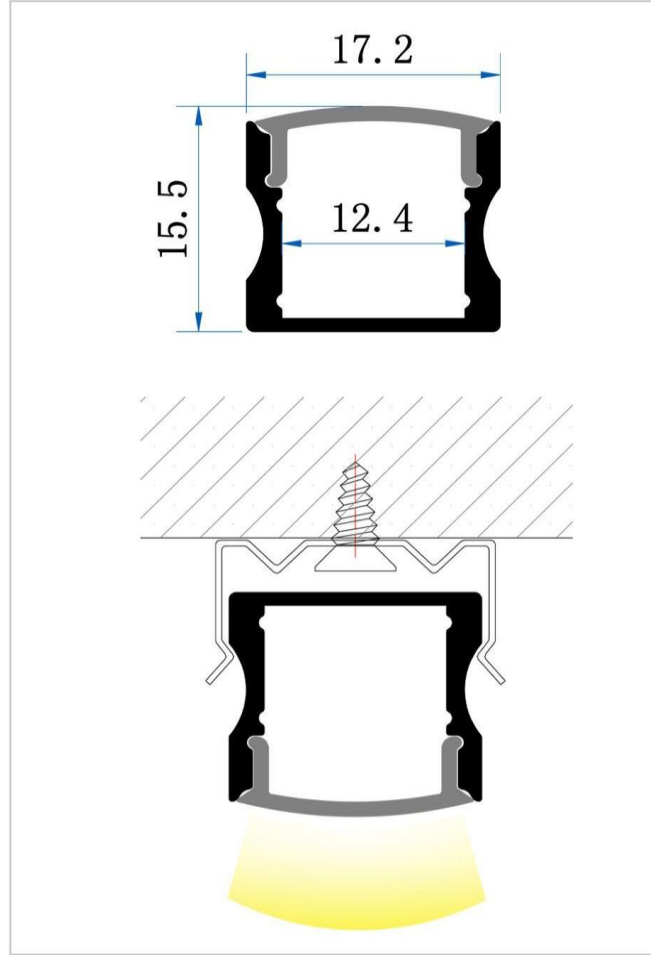

A10

PROFILES AND ACCESSORIES

SURFACE MOUNT

SOLD IN 2m LENGTHS, PRICED PER METER

LEEXTA10	A10 profile
LEEXTDIF-A10-W	White cover for A10
LEEXTDIF-A10-O	Opal cover for A10
LEEXTA10END	Pair of endcaps for A10
LEEXTA10CLIP	Pair of clips for A10