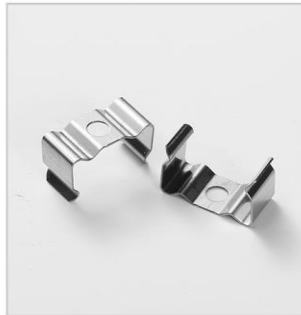

PROFILES AND ACCESSORIES

RECESSED

SOLD IN 2m LENGTHS, PRICED PER METER

LEDEXTA15	A15 profile
LEDEXTDIF3W	White cover for A15 profile
LEDEXTDIF3O	Opal cover for A15 profile
LEDEXTA15END	Pair of endcaps for A15 profile