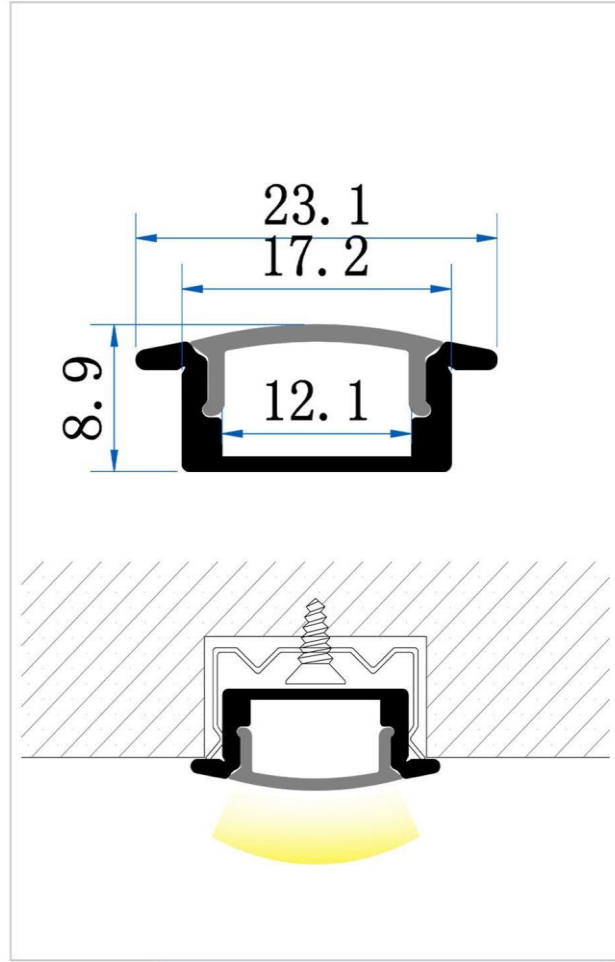

CORNER PROFILE

SOLD IN 2m LENGTHS, PRICED PER METER

LEDEXTA13	A13 profile
LEEXTDIFA13C-W	White cover for A13 (Rounded)
LEEXTDIFA13C-O	Opal cover for A13 (Rounded)
LEDEXTA13CEND	Pair of endcaps for A13 (Rounded)
LEDEXTA13CLIP	Pair of clips for A13

A4

PROFILES AND ACCESSORIES

RECESSED

SOLD IN 2m LENGTHS, PRICED PER METER

LEEXTA4	A4 recess profile
LEEXTDIF1-W	White cover for A6/A11/A4
LEEXTDIF1-F	Frosted cover for A6/A11/A4
LEEXTDIF1-C	Clear cover for A6/A11/A4
LEEXTA4END	Pair of endcaps for A4
LEEXTA4CLIP	Pair of clips for A4