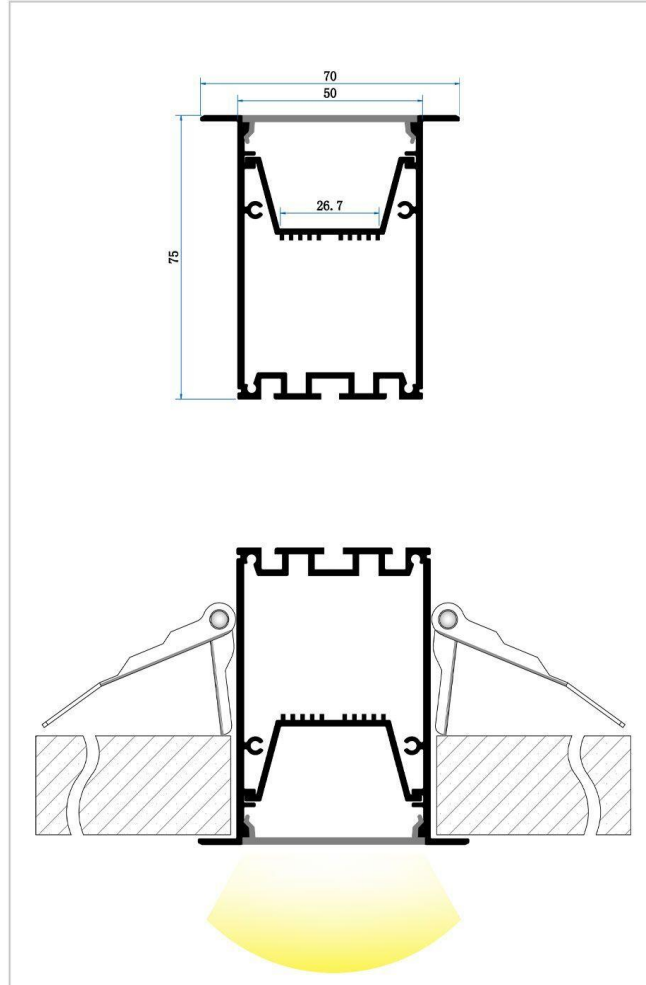

A70R-ECO

PROFILES AND ACCESSORIES

RECESSED

SOLD IN 2m LENGTHS, PRICED PER METER

LEDEXTA70R-ECO

A70 Profile 50mmx70mm Recessed 2m Complete