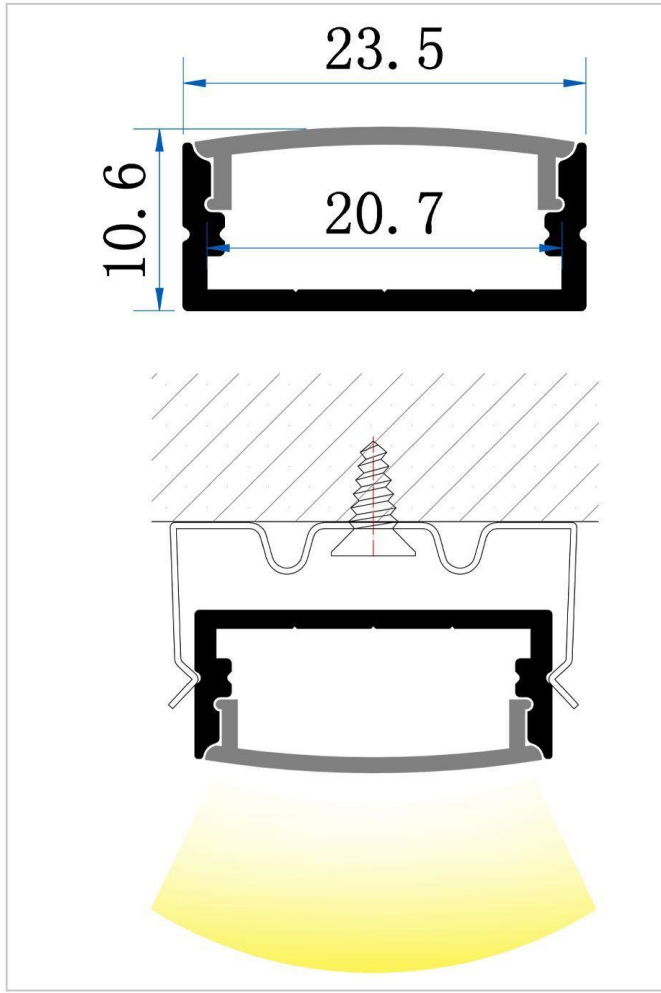

A10

PROFILES AND ACCESSORIES

SURFACE MOUNT

SOLD IN 2m LENGTHS, PRICED PER METER

LEEXTA10	A10 profile
LEEXTDIF-A10-W	White cover for A10
LEEXTDIF-A10-O	Opal cover for A10
LEEXTA10END	Pair of endcaps for A10
LEEXTA10CLIP	Pair of clips for A10