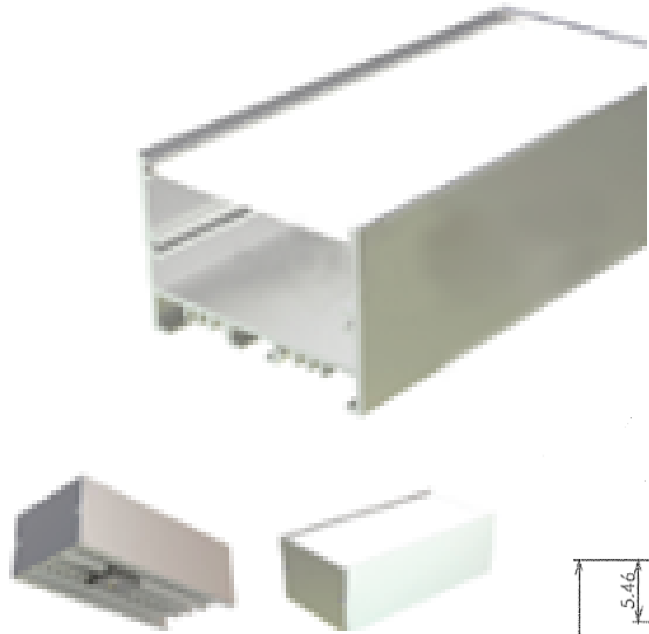

A35

PROFILES AND ACCESSORIES

SURFACE/SUSPENDED

SOLD IN 2m LENGTHS, PRICED PER METER

LEDEXTA35	A35 Profile
LEDEXTDIFA35OPL-UHI	Opal Cover, 2mm UHI Opal, PSA,
LEDEXTA35END	Pair of endcaps for A35
LEDEXTA70CHAIN-ECO	A70 Suspension kit