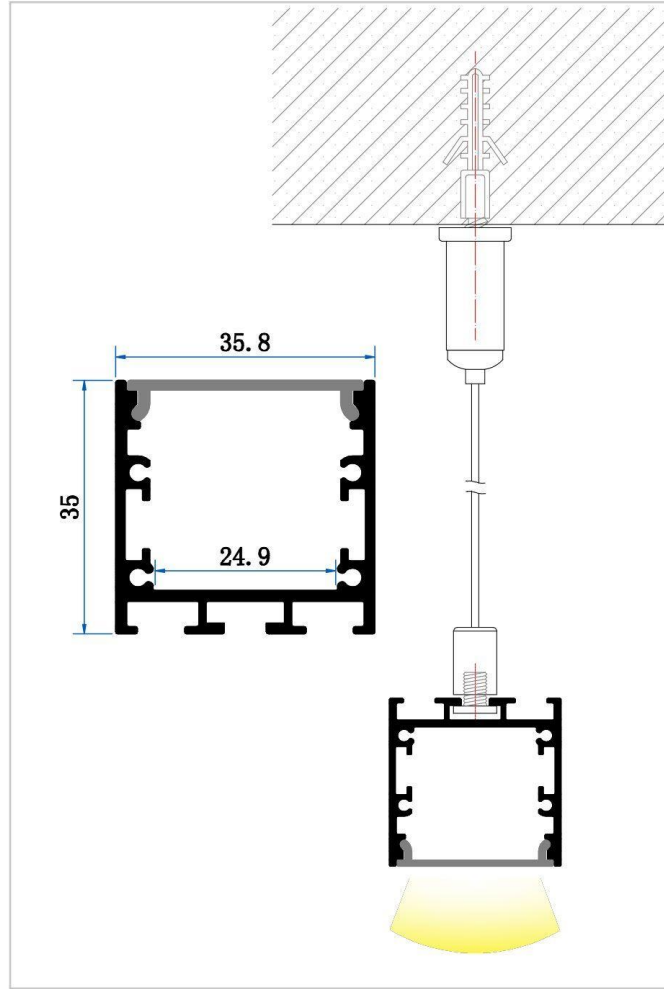

A70R-ECO

PROFILES AND ACCESSORIES

RECESSED

SOLD IN 2m LENGTHS, PRICED PER METER

LEDEXTA70R-ECO

A70 Profile 50mmx70mm Recessed 2m Complete

A48

PROFILES AND ACCESSORIES