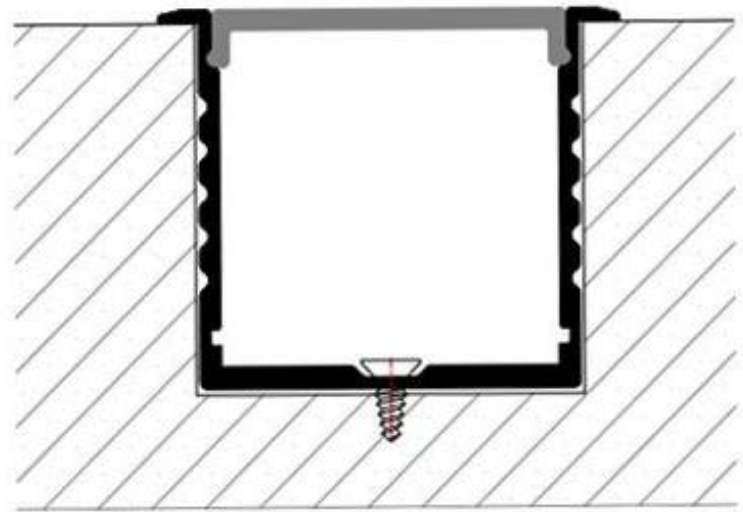

PROFILES AND ACCESSORIES	
RECESSED	
SOLD IN 2m LENGTHS, PRICED PER METER	
LEDEXTA12B	A12B profile
LEDEXTDIF-A48-F	Frosted cover for A12B profile
LEDEXTDIF-A48-W	White cover for A12B profile
LEDEXTA12B-END	Pair of endcaps for A12B