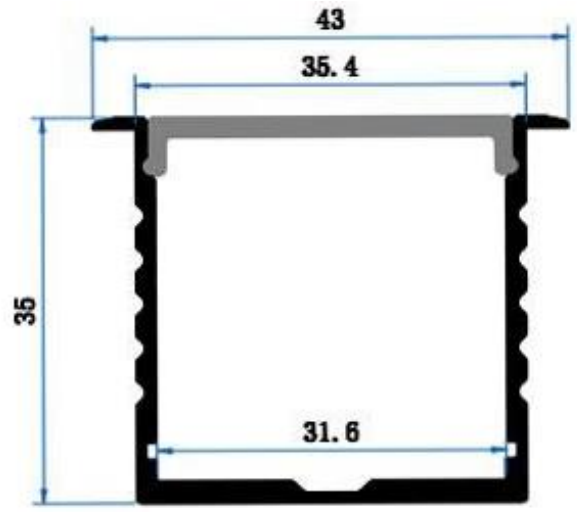

A12B

PROFILES AND ACCESSORIES	
RECESSED	
SOLD IN 2m LENGTHS, PRICED PER METER	
LEDEXTA12B	A12B profile
LEDEXTDIF-A48-F	Frosted cover for A12B profile
LEDEXTDIF-A48-W	White cover for A12B profile
LEDEXTA12B-END	Pair of endcaps for A12B