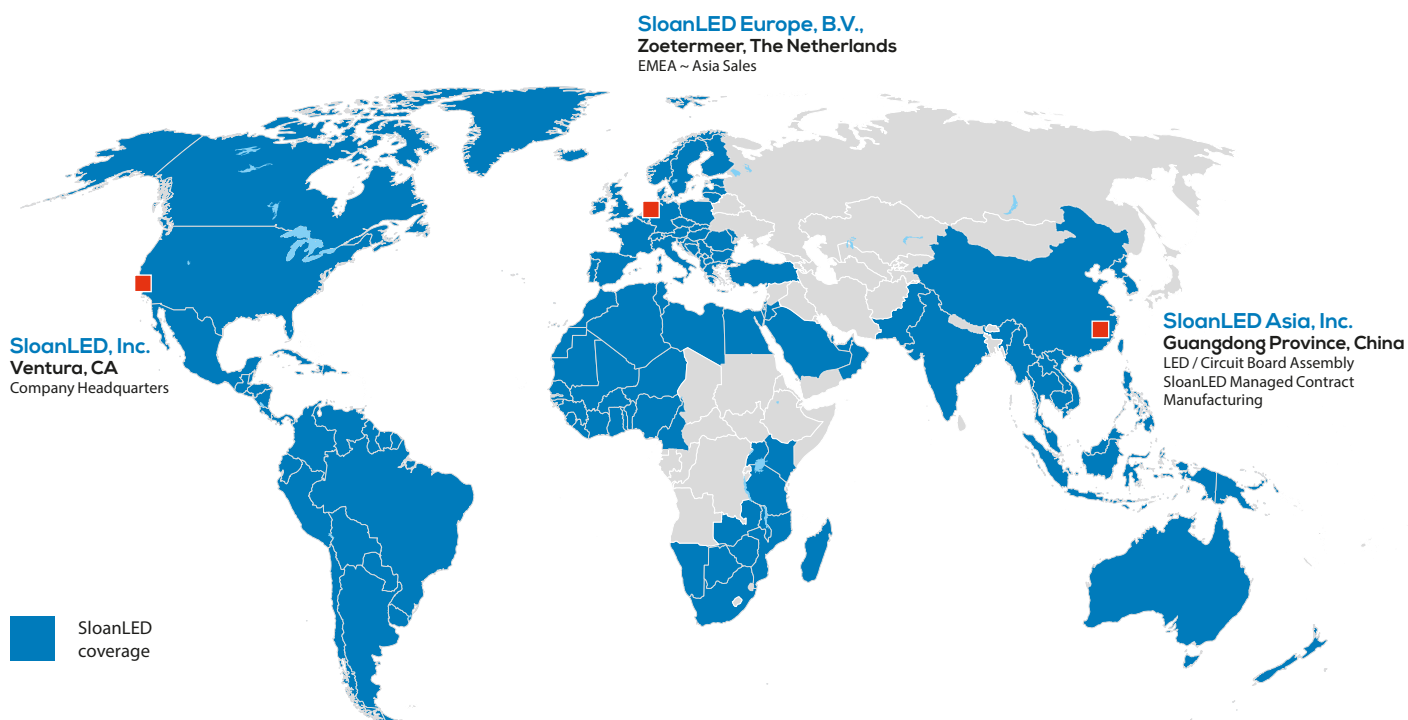

No matter where you are. We've got you covered.

From Alaska to Australia, with 150+ employees, and the best global coverage in the industry, we've got you covered.

SloanLED Headquarters
5725 Olivas Park Drive, Ventura, CA, USA
805.676.3200 • info@SloanLED.com

SloanLED Europe b.v.
Argonstraat 110, 2718 SN Zoetermeer, NL
+31 88 12 44 900 • europe@SloanLED.com

SloanLED.com

Specifications subject to change without notice.
© 2022 SloanLED Rev A 2022-04-26