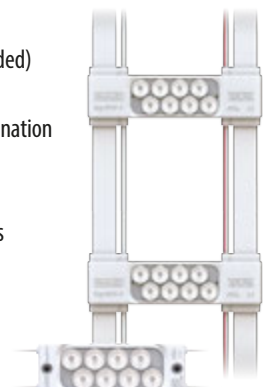

SloanLED BrightLINE 2

- Ideal for shallow, single-sided, fabric-face light boxes 30 - 120 mm deep

SloanLED BrightLINE Outdoor

- Ideal for shallow, single-sided, push-through signs and light boxes 30 -200 mm deep

Single or double sided sign boxes

SignBOX 3

- Available in Strapped (single and double-sided) and Module (single-sided) options
- Engineered to deliver bright, uniform illumination in new or retrofit sign cabinets
- Secures to existing fluorescent wireways or sign structure and features flexible straps for easy transportation and installation